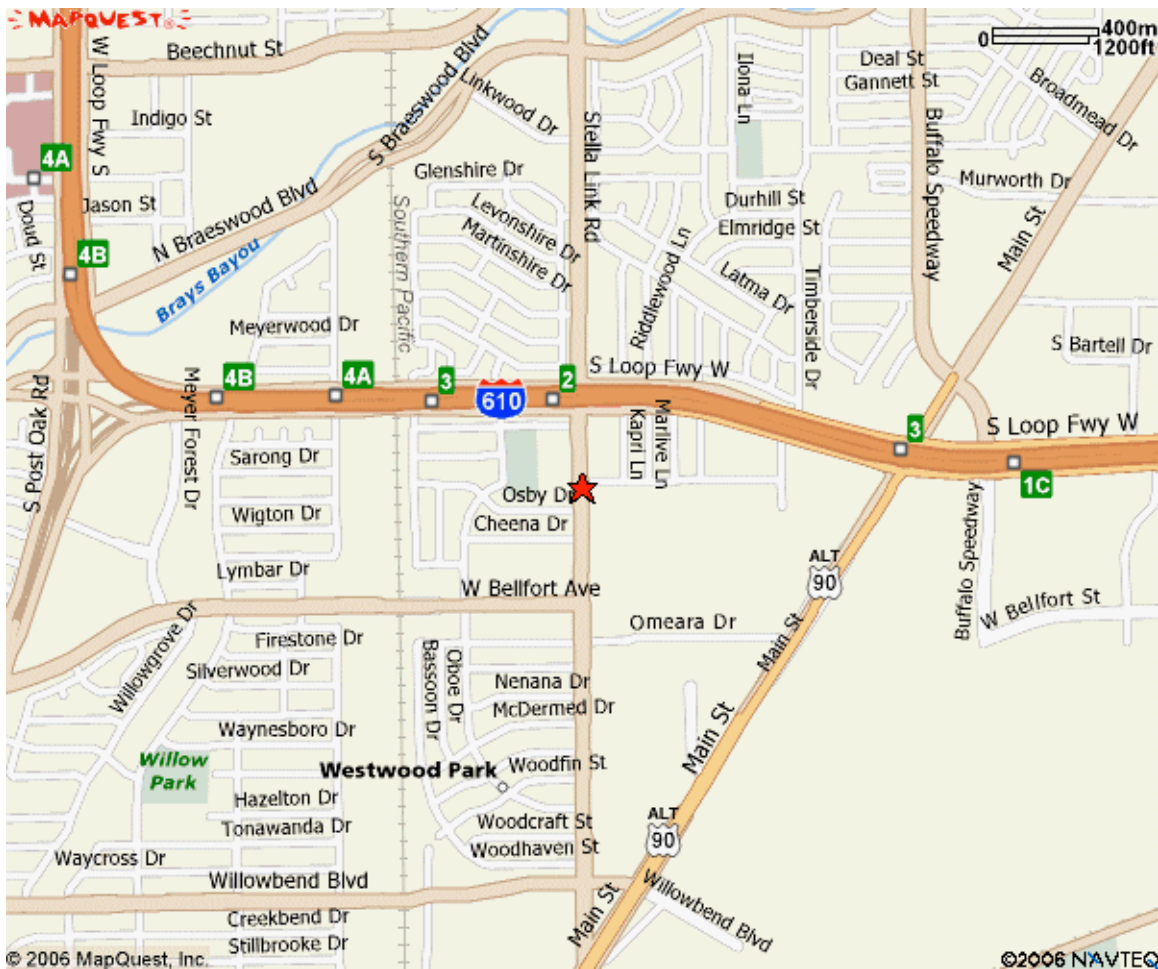

Greater Houston Youth Orchestra
Rehearsal Location:
Emery/Weiner School
9825 Stella Link Rd
Houston TX 77025

Directions: Take the Stella Link exit off I-610 South Loop. Go south on Stella Link Road 1/4 mile. The school entrance will be on the left. To enter the school grounds, you will need to U-turn just after the entrance. A security guard will check you in. Follow the school drive until it turns right. A little bit farther on your right will be the Commons Building. You may park or drop off your children there. To enter, follow the sidewalk. Signs will be posted.

Sugarland, Stratford, and Missouri City members may choose to go north on Hwy-90 (Main St.) to Stella Link. Then, go north on Stella Link about 1-1/4 mile. The entrance to the school will be on your right. You will first pass the exit, but do not go in that way because it is a one-way.

If you get lost or need additional directions, call Mr. Wheeler at 713-303-7738.